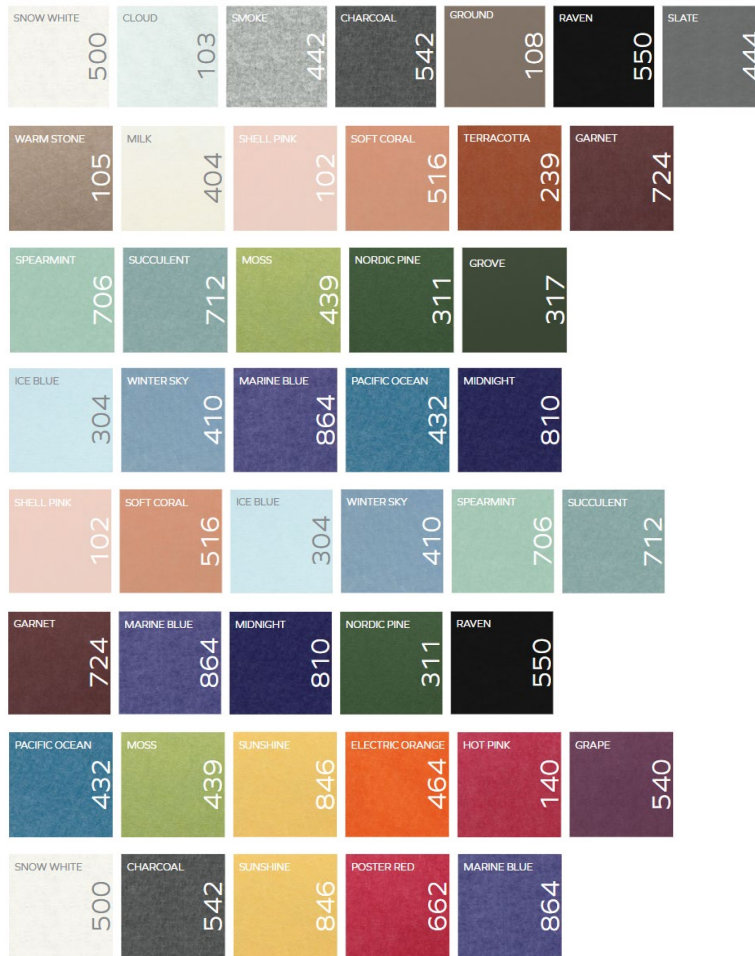

## Acoustic Farben:

Ø 800	Ø 1000	Ø 1200	Ø 1800	
<b>5</b>	<b>6</b>	<b>7</b>	<b>8</b>	<b>Farbe</b>
11-02995	11-03023	11-03051	11-03079	SHELL PINK
11-02996	11-03024	11-03052	11-03080	CLOUD
11-02997	11-03025	11-03053	11-03081	WARM STONE
11-02998	11-03026	11-03054	11-03082	GROUND
11-02999	11-03027	11-03055	11-03083	HOT PINK
11-03000	11-03028	11-03056	11-03084	TERRACOTTA
11-03001	11-03029	11-03057	11-03085	ICE BLUE
11-03002	11-03030	11-03058	11-03086	NORDIC PINE
11-03003	11-03031	11-03059	11-03087	GROVE
11-03004	11-03032	11-03060	11-03088	MILK
11-03005	11-03033	11-03061	11-03089	WINTER SKY
11-03006	11-03034	11-03062	11-03090	PACIFIC OCEAN
11-03007	11-03035	11-03063	11-03091	MOSS
11-03008	11-03036	11-03064	11-03092	SMOKE GREY
11-03009	11-03037	11-03065	11-03093	SLATE
11-03010	11-03038	11-03066	11-03094	ELECTRIC ORANGE
11-03011	11-03039	11-03067	11-03095	SNOW WHITE
11-03012	11-03040	11-03068	11-03096	SOFT CORAL
11-03013	11-03041	11-03069	11-03097	GRAPE
11-03014	11-03042	11-03070	11-03098	CHARCOAL
11-03015	11-03043	11-03071	11-03099	RAVEN
11-03016	11-03044	11-03072	11-03100	POSTER RED
11-03017	11-03045	11-03073	11-03101	SPERMINT
11-03018	11-03046	11-03074	11-03102	SUCCULENT
11-03019	11-03047	11-03075	11-03103	GARNET
11-03020	11-03048	11-03076	11-03104	MIDNIGHT
11-03021	11-03049	11-03077	11-03105	SUNSHINE
11-03022	11-03050	11-03078	11-03106	MARINE BLUE