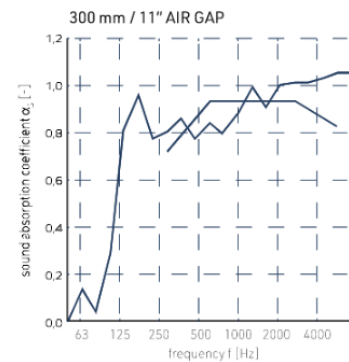

ZUSAMMENSETZUNG

100% PET (min. 60% post-consumer)

BRANDSCHUTZ

DIN EN 13501-1 B-s1, d0
ASTM E-84 Class A

VOC-EMISSION

CDPH 01350 Pass
ISO 16000 (CDPH/EHLB/Standard Methode V1.2.)
EN 16516

FARBBESTÄNDIGKEITEN

ISO 105-B02, A1 Grade 6

MATERIAL WIEDERVERWERTUNG

ARCHISONIC® 24 mm 88 Plastikflaschen/m²
ARCHISONIC® 12 mm 53 Plastikflaschen/m²

SCHALLABSORPTION

DIN ISO 11654

24mm	aw 0.55 (no airgap) aw 0.65 (50 mm / 2" air gap) aw 0.90 (100 mm / 4" air gap) aw 0.95 (200 mm / 8" air gap)
12mm	aw 0.30 (no air gap)

UMWELTVERTRÄGLICHKEIT

Cradle to Cradle Certified™
Product qualifies for LEED v4 specifications on VOC emissions
in LEED EQ credit (Low-emitting products)

MIKROBIELLE BESTÄNDIGKEIT

ASTM G21-15
Growth rating: 0 (no growth)
ARCHISONIC® does not provide a breeding ground for mold and mildew.

UNTERSTÜTZT DURCH

Climate KIC