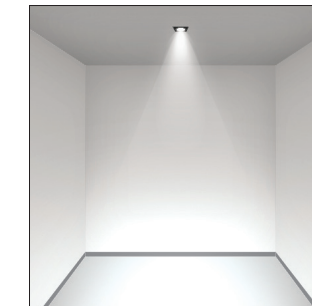

*The optics can be equipped with 2700K, 3000K, 4000K or with an innovative Tunable White function that covers a range from 2700K to 6500K. In order to design unique light scenes, you have the complete freedom to combine modules with different light temperatures. These can be operated by using a simple control system.*