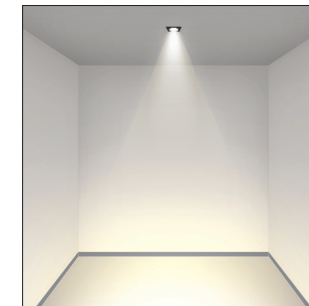

*The optics can be equipped with 2700K, 3000K, 4000K or with an innovative Tunable White function that covers a range from 2700K to 6500K. In order to design unique light scenes, you have the complete freedom to combine modules with different light temperatures. These can be operated by using a simple control system.*