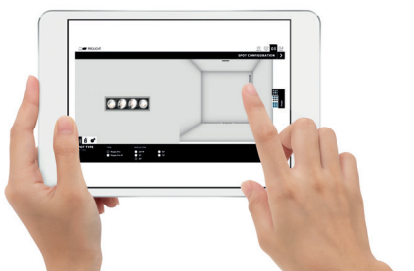

MAKE IT YOURS!

CONFIGURE ONLINE:
PROLICHT.AT/MAGIOPRO