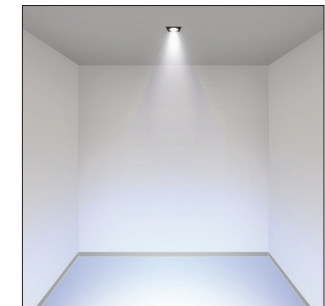

*The optics can be equipped with 2700K, 3000K, 4000K or with an innovative Tunable White function that covers a range from 2700K to 6500K. In order to design unique light scenes, you have the complete freedom to combine modules with different light temperatures. These can be operated by using a simple control system.*