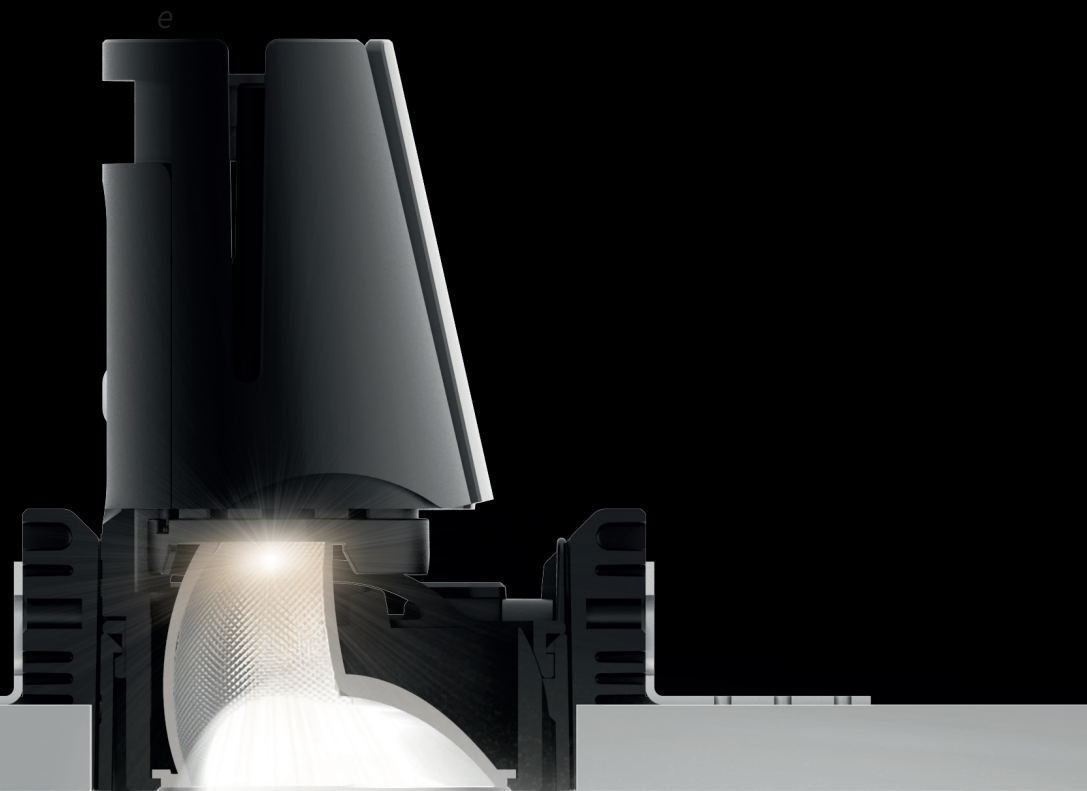

DOUBLE FONCTION DE L'ÉCLAIRAGE MURAL « WALLWASH »

Cette optique unique du MAGIQ PRO « wallwash », a une double fonction : elle a été conçue pour une diffusion uniforme sur des surfaces verticales, et en même temps pour un parfait effet de l'éclairage au sol. En utilisant différents modules dans le même luminaire, vous pouvez obtenir des niveaux de lux élevés pour un niveau d'éclairage parfait sur les murs et les sols.

The unique wallwash optic of the MAGIQ PRO has a double function: it is designed for homogeneous light distribution on vertical surfaces and at the same time for an excellent downlight effect on the floor. By using several modules on the same luminaire, high lux values for excellent lighting levels on walls and floors can be achieved.