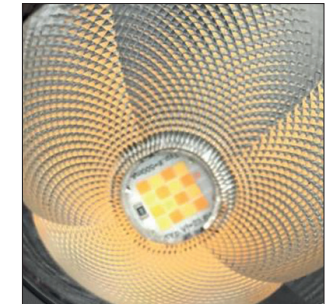

*The optics can be equipped with 2700K, 3000K, 4000K or with an innovative Tunable White function that covers a range from 2700K to 6500K. In order to design unique light scenes, you have the complete freedom to combine modules with different light temperatures. These can be operated by using a simple control system.*