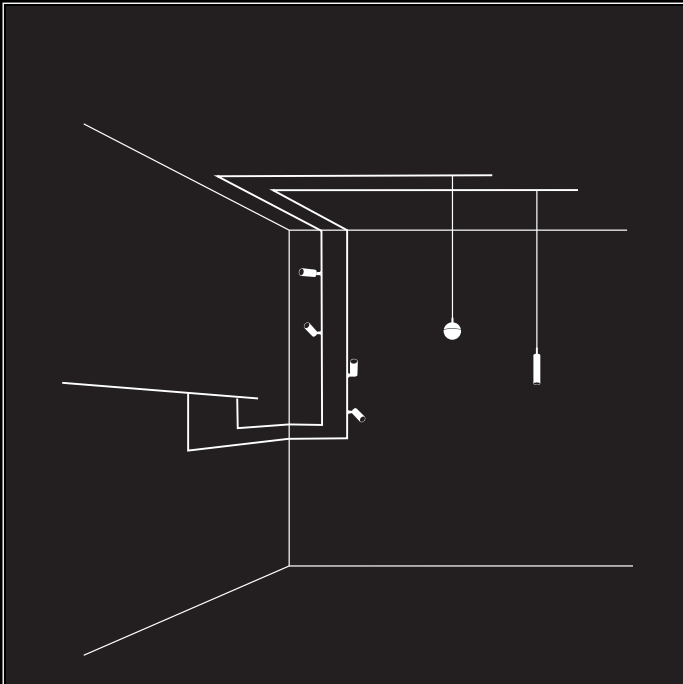

MINIMAL TRACK - PLUG & PLAY