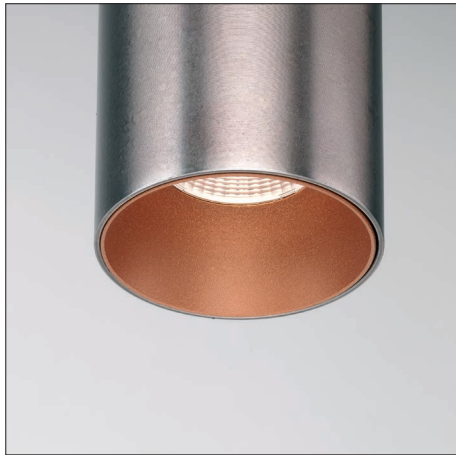

COLOR

◆ TRACK ▲ SPOT

OPTICS

COLOR TEMPERATURE

2700 K

3000 K

4000 K

CONTROL

CASAMBI

PUSH DIM

DALI

SHAPE

DIMENSION

TRACK

1000 mm

2000 mm

3000 mm

IMAGINE MICRO

Ø 35

Ø 23

DISQ COLOR ROUND

Ø 206

DISQ COLOR SQUARE

216x216 mm

SNOOKER

Ø 72

HANGOVER 30

150 mm

300 mm

450 mm

HANGOVER 40

300 mm

450 mm

MAKE IT YOURS!

CONFIGURE ONLINE:
PROLICHT.AT/MINIMAL TRACK

ON REQUEST

ADDITIONAL OPTIONS

SPECIAL COLOR TEMPERATURE

SPECIAL CONTROL OPTIONS

SPECIAL CURVES