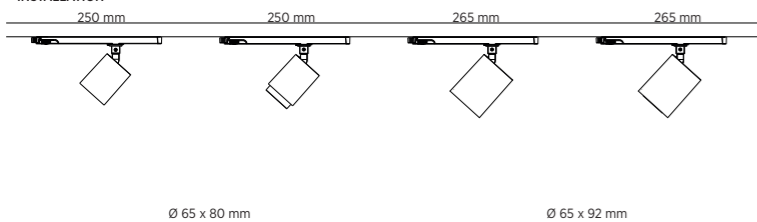

INSTALLATION

COLOR TEMPERATURE CCT

BEAMWIDTH