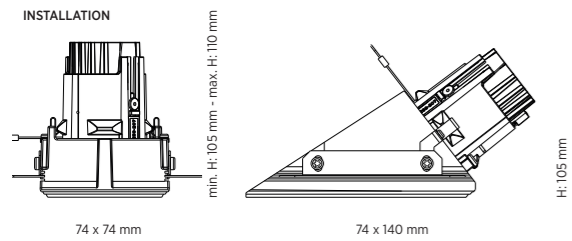

* The installation depth may vary due to the selection of the driver

POWER

14 WATT

IP INTERNATIONAL PROTECTION

IP20

INSTALLATION

COLOR TEMPERATURE CCT

BEAMWIDTH

ROUND

Ø 75 mm | H: 125 mm

SQUARE

■ 75 mm | H: 125 mm

POWER

14 WATT

IP INTERNATIONAL PROTECTION

IP20