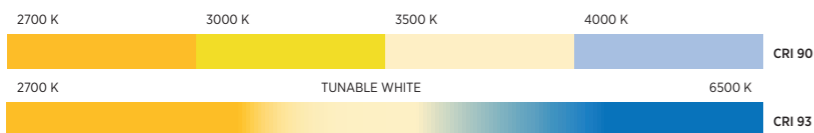

* The installation depth may vary due to the selection of the driver

POSSIBLE CONTROLS

ON/OFF CASAMBI PUSH DIM 1-10V

RECESSED
■ 75 mm | 🌀 68 mm

CONCRETE
■ 95 mm | 🌀 86 mm

OIKO PRO SQUARE | RECESSED

POWER

14 - 24 WATT

IP International Protection

IP20 + IP54

INSTALLATION

COLOR TEMPERATURE CCT

BEAMWIDTH

LENS PACK

COLOR

25 PROLICHT COLORS