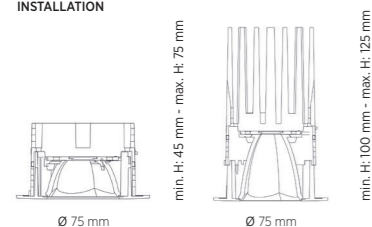

INSTALLATION