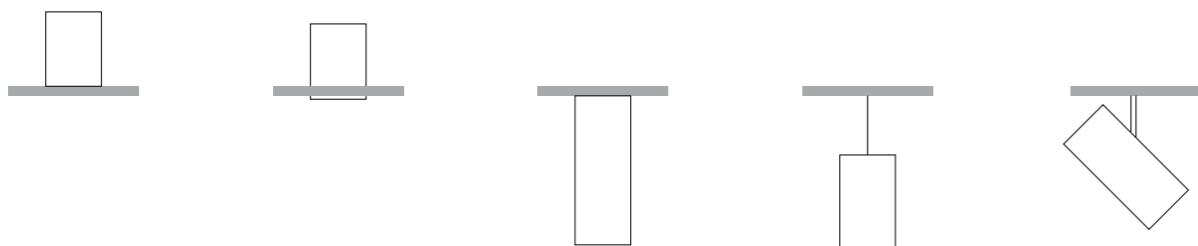

1 CUT OUT Ø 68 mm

2 SHAPES

ROUND

SQUARE

2 ADJUSTMENTS

FIXED

ADJUSTABLE

5 MOUNTING POSSIBILITIES