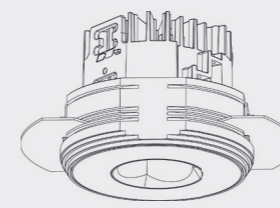

TRIMLESS

Ø 75 mm | 86 mm

Ø 75 mm | 68 mm

Ø 95 mm | 68 mm

OIKO PRO ROUND | TRIMLESS

POWER

14 - 24 WATT

IP INTERNATIONAL PROTECTION

IP20 + IP54