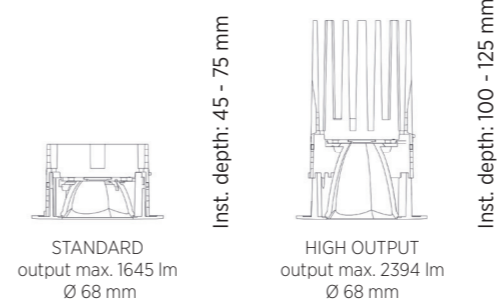

OIKO PRO OVERVIEW

1 CUT OUT Ø 68 mm

2 SHAPES

2 ADJUSTMENTS

5 MOUNTING POSSIBILITIES

5 OPTICS

LENS PACK

PERFORMANCE

CEILING

IP INTERNAL PROTECTION

IP20 + IP54

COLOR TEMPERATURE CCT

RAL Classic or any other special color on request