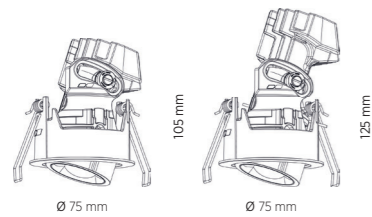

INSTALLATION