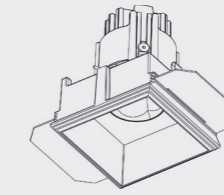

* The installation depth may vary due to the selection of the driver

POSSIBLE CONTROLS

ON/OFF CASAMBI PUSH DIM 1-10V

RECESSED
■ 74 mm

TRIMLESS
■ 74 mm

TRIMLESS
■ 74 x 140 mm

OIKO PRO SQUARE COMFORT | RECESSED