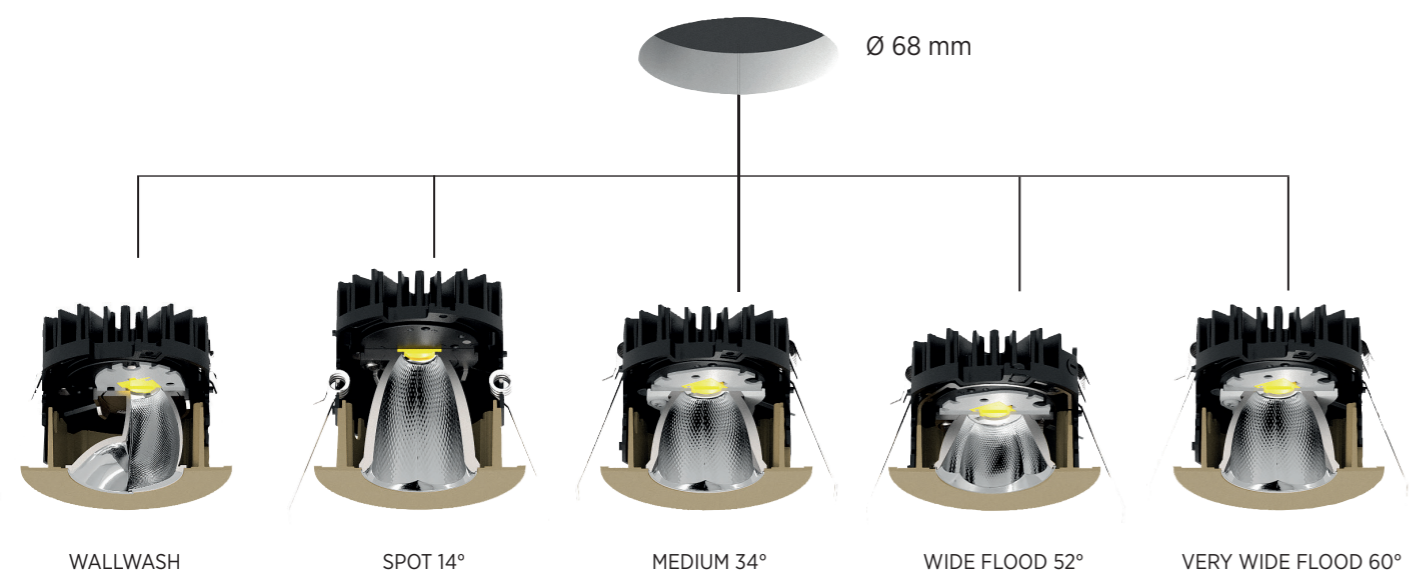

ONE SIZE INFINITE APPLICATIONS

Das Gehäuse des OIKO PRO wurde speziell für eine einfache Installation entwickelt. Ein Standardausschnitt mit Ø68mm bietet ein einheitliches Erscheinungsbild für eine Vielzahl von verschiedenen Funktionen.