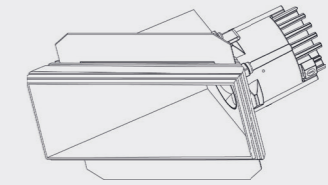

* The installation depth may vary due to the selection of the driver

POSSIBLE CONTROLS

ON/OFF CASAMBI PUSH DIM 1-10V

RECESSED
■ 74 mm

TRIMLESS
■ 74 mm

TRIMLESS
■ 74 x 140 mm

OIKO PRO SQUARE COMFORT | RECESSED