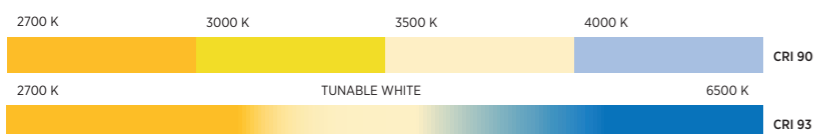

14 - 24 WATT

IP INTERNATIONAL PROTECTION

IP20 + IP54

INSTALLATION

COLOR TEMPERATURE CCT

BEAMWIDTH

LENS PACK

COLOR