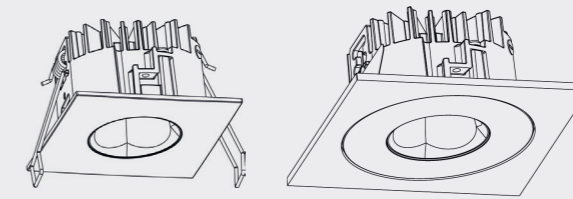

RECESSED
■ 75 mm | 🌀 68 mm

CONCRETE
■ 95 mm | 🌀 86 mm

OIKO PRO SQUARE | RECESSED

POWER

14 - 24 WATT

IP International Protection

IP20 + IP54