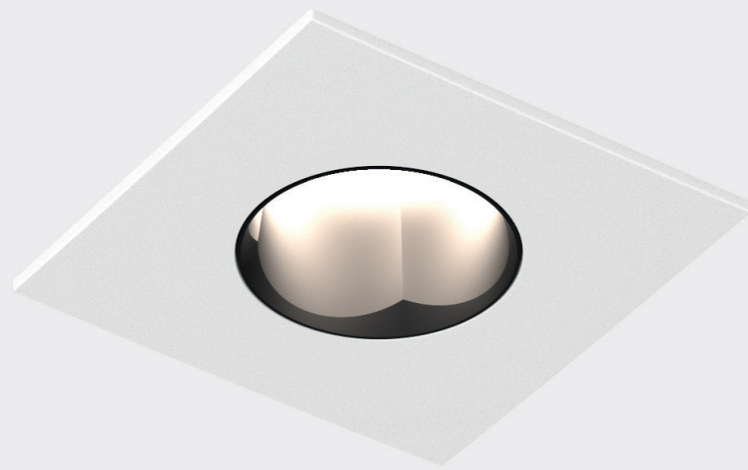

RECESSED
■ 75 mm | 🌀 68 mm

CONCRETE
■ 95 mm | 🌀 86 mm

OIKO PRO SQUARE | RECESSED

POWER

14 - 24 WATT

IP International Protection

IP20 + IP54