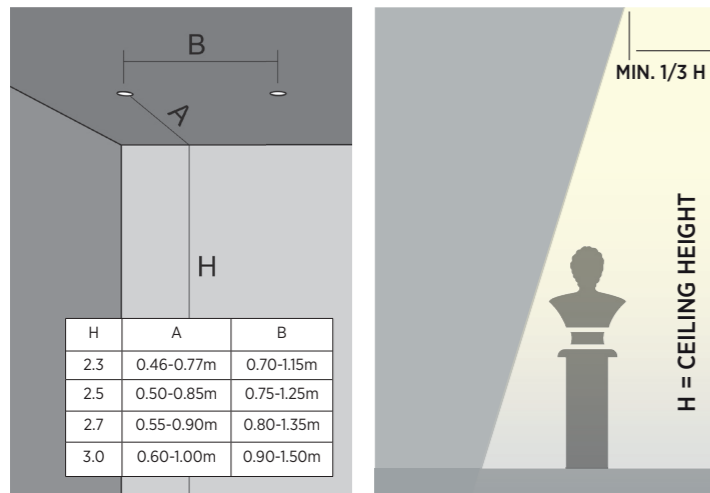

DUAL WALLWASH FUNCTION

Der OIKO PRO verfügt über einen einzigartigen WALLWASH Reflektor mit Doppelfunktion, welcher vertikale Flächen perfekt ausleuchtet und gleichzeitig als Downlight dient.

RECOMMENDED WALLWASH DISTANCES