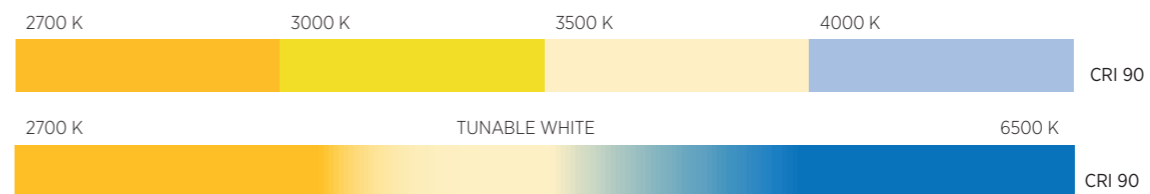

RAL Classic or any other special color on request