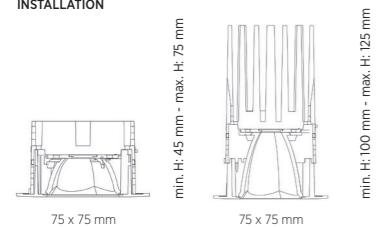

INSTALLATION