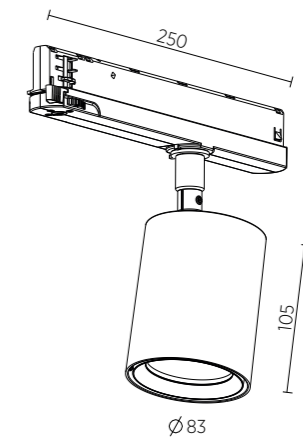

CENTRIQ IN 83

ON/OFF 7-02394-00
DALI 7-02395-02

Ø 83 mm x 105 mm

LUMEN MAX.

3450 lm

WATT

36 W

CCT

2700 3000 3500 4000

0-350°

0-90°

CRI 90

BEAMWIDTH

SPOT
20°

MEDIUM
32°

WIDE
FLOOD 54°

25 PROLICHT COLORS

ADAPTER COLOR