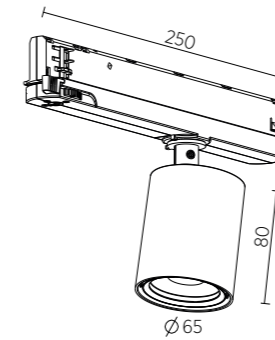

CENTRIQ IN SUPERSPOT | 3-PHASE-TRACK

CENTRIQ IN SUPERSPOT 65

ON/OFF 330-1400
DALI 330-1402

Ø 65 mm x 80 mm

LUMEN MAX.

1557 lm

WATT

21 W

CCT

2700 3000 3500 4000

0-350°

0-90°

CRI 90

BEAMWIDTH

SUPERSPOT
12°

25 PROLICHT COLORS

ADAPTER COLOR

CENTRIQ IN SUPERSPOT 83

ON/OFF 330-1470
DALI 330-1472

Ø 83 mm x 105 mm

LUMEN MAX.

1843 lm

WATT

27 W

CCT

2700 3000 3500 4000

0-350°

0-90°

CRI 90

BEAMWIDTH

SUPERSPOT
12°

25 PROLICHT COLORS

ADAPTER COLOR