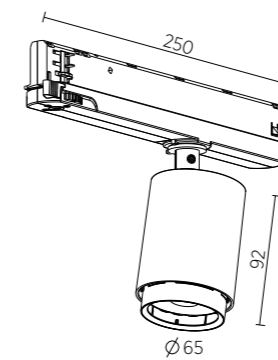

CENTRIQ IN FLEX | 3-PHASE-TRACK

CENTRIQ IN FLEX 65

ON/OFF 330-1390
DALI 330-1392

Ø 65 mm x 80 mm

LUMEN MAX.

1423 lm

WATT

21 W

CCT

2700 3000 3500 4000

0-350°

0-90°

CRI 90

BEAMWIDTH

SPOT 14°

WIDE FLOOD 44°

25 PROLICHT COLORS

ADAPTER COLOR