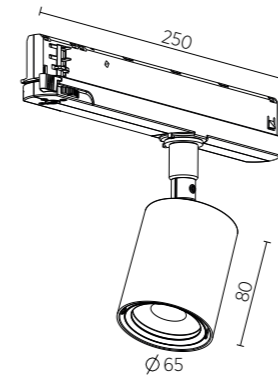

CENTRIQ IN SUPERSPOT | 2LOOK4 50

CENTRIQ IN SUPERSPOT 65

ON/OFF 7-02392-00
DALI 7-02393-02

Ø 65 mm x 80 mm

LUMEN MAX.

1557 lm

WATT

21 W

CCT

2700 3000 3500 4000

0-350°

0-90°

CRI 90

BEAMWIDTH

SUPERSPOT
12°

25 PROLICHT COLORS

ADAPTER COLOR