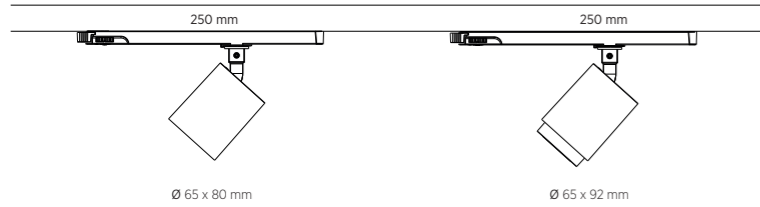

INSTALLATION