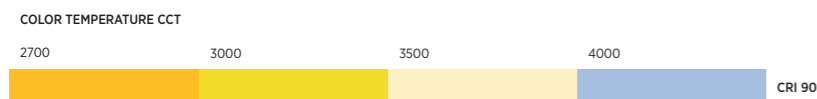

RAL Classic or any other color on request

POSSIBLE CONTROLS

ON/OFF

OTHER ACCESSORIES ON WWW.PROLICHT.AT/CENTRIQ IN