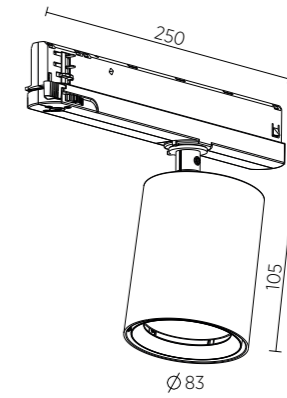

CENTRIQ IN SUPERSPOT | 3-PHASE-TRACK

CENTRIQ IN SUPERSPOT 65

ON/OFF 330-1400
DALI 330-1402

Ø 65 mm x 80 mm

LUMEN MAX.

1557 lm

WATT

21 W

CCT

2700 3000 3500 4000

0-350°

0-90°

CRI 90

BEAMWIDTH

SUPERSPOT
12°

25 PROLICHT COLORS

ADAPTER COLOR

CENTRIQ IN SUPERSPOT 83

ON/OFF 330-1470
DALI 330-1472

Ø 83 mm x 105 mm

LUMEN MAX.

1843 lm

WATT

27 W

CCT

2700 3000 3500 4000

0-350°

0-90°

CRI 90

BEAMWIDTH

SUPERSPOT
12°

25 PROLICHT COLORS

ADAPTER COLOR