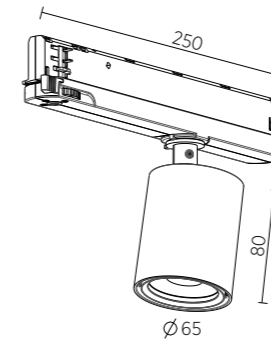

### CENTRIQ IN 65

ON/OFF 330-1380  
DALI 330-1382

Ø 65 mm x 80 mm

LUMEN MAX.

2291 lm

WATT

23 W

CCT