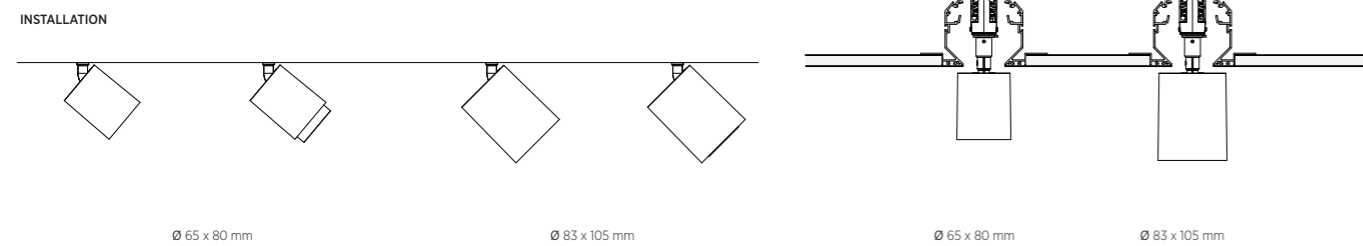

RAL Classic or any other color on request

POSSIBLE CONTROLS

ON/OFF

OTHER ACCESSORIES ON WWW.PROLICHT.AT/CENTRIQ IN