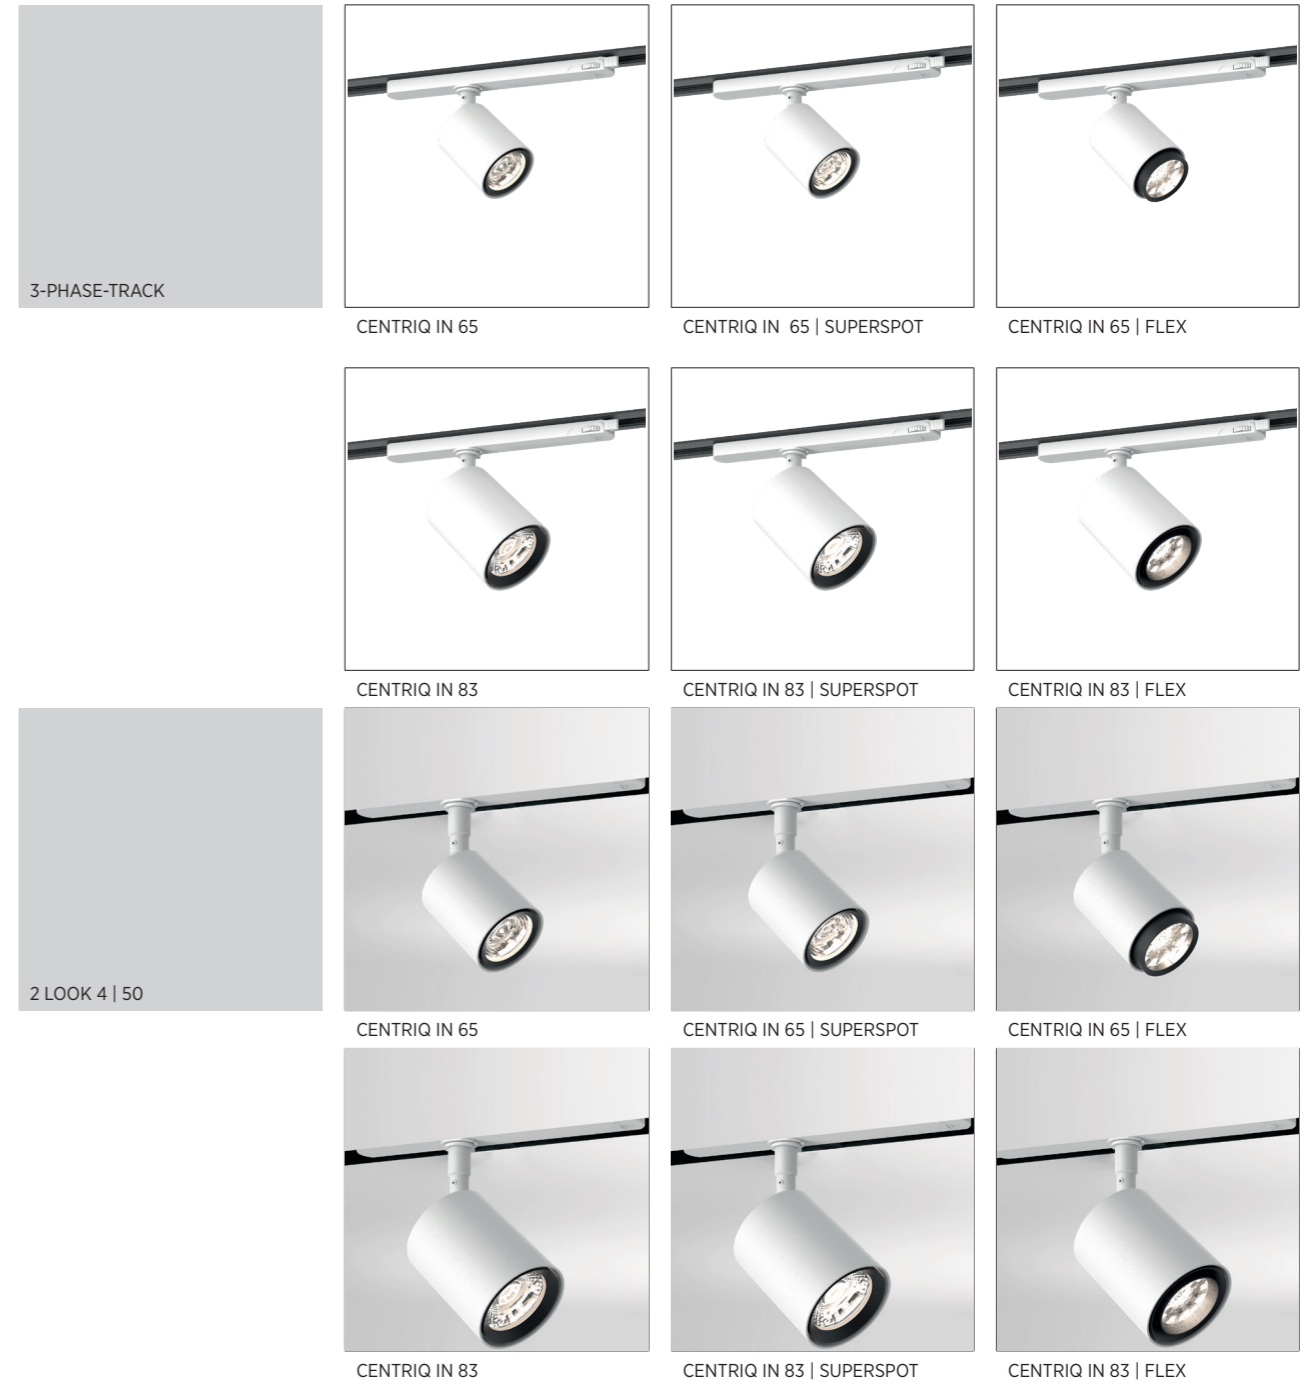

CENTRIQ IN OVERVIEW