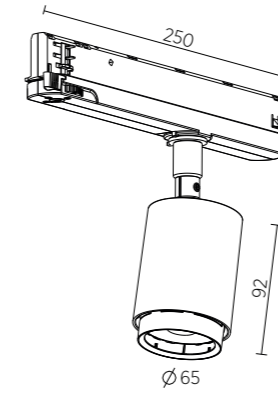

CENTRIQ IN FLEX | 2LOOK4 50

CENTRIQ IN FLEX 65

ON/OFF 7-02390-00
DALI 7-02391-02

Ø 65 mm x 92 mm

LUMEN MAX.

1423 lm

WATT

21 W

CCT

2700 3000 3500 4000

0-350°

0-90°

CRI 90

BEAMWIDTH

SPOT 14°

up to

WIDE FLOOD 44°

25 PROLIGHT COLORS

ADAPTER COLOR