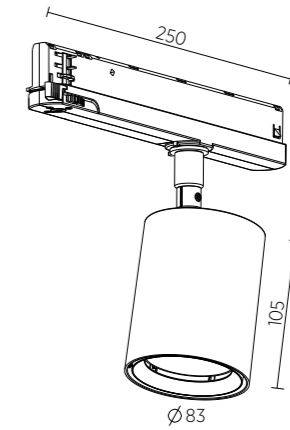

CENTRIQ IN SUPERSPOT 83

ON/OFF 7-02398-00
DALI 7-02399-02

Ø 83 mm x 105 mm

LUMEN MAX.

1843 lm

WATT

27 W

CCT

2700 3000 3500 4000

0-350°

0-90°

CRI 90

BEAMWIDTH

SUPERSPOT
12°

25 PROLICHT COLORS

ADAPTER COLOR