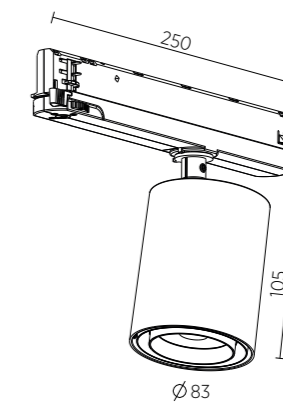

CENTRIQ IN FLEX 83

ON/OFF 330-1460
DALI 330-1462

Ø 83 mm x 105 mm

LUMEN MAX.

1423 lm

WATT

21 W

CCT

2700 3000 3500 4000

0-350°

0-90°

CRI 90

BEAMWIDTH

SPOT 14°

WIDE FLOOD 44°

25 PROLICHT COLORS

ADAPTER COLOR