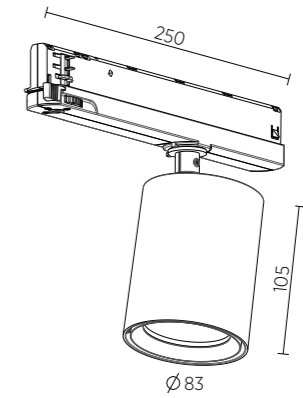

### CENTRIQ IN 65

ON/OFF 330-1380  
DALI 330-1382

Ø 65 mm x 80 mm

LUMEN MAX.

2291 lm

WATT

23 W

CCT