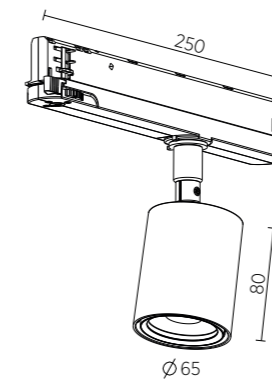

CENTRIQ IN | 2LOOK4 50

CENTRIQ IN 65

ON/OFF 7-02388-00
DALI 7-02389-02

Ø 65 mm x 80 mm

LUMEN MAX.

2291 lm

WATT

23 W

CCT

2700 3000 3500 4000

0-350°

0-90°

CRI 90

BEAMWIDTH

SPOT
24°

MEDIUM
36°

WIDE
FLOOD 52°

25 PROLICHT COLORS

ADAPTER COLOR