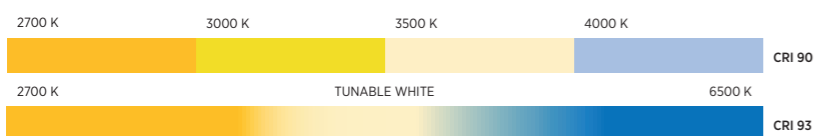

COLOR TEMPERATURE CCT

BEAMWIDTH

COLOR ADAPTER

COLOR

25 PROLICHT COLORS

RAL Classic or any other special color on request

CENTRIQ IN 65

VERSION	CCT / K				LUMEN MAX.	WATT	CRI	IP	BEAM ANGLE				ART.-N° ON/OFF	ART.-N° DALI
	2700	3000	3500	4000	2291	23	90	IP20	SPOT 24°	FLOOD 36°	WIDE FLOOD 52°		7-02388-00	7-02389-02
SUPERSPOT	2700	3000	3500	4000	1554	21	90	IP20	SUPERSPOT 12°				7-02392-00	7-02393-02
FLEX	2700	3000	3500	4000	1421	21	90	IP20	SPOT 14° - WIDE FLOOD 44°				7-02390-00	7-02391-02
	TUNABLE WHITE 2700 - 6500				1269	15	92	IP20	SPOT 18°	MEDIUM 34°	WIDE FLOOD 54°		•	7-02750-02
SUPERSPOT TW	TUNABLE WHITE 2700 - 6500				564	9	92	IP20	SUPERSPOT 12°				•	7-02751-02