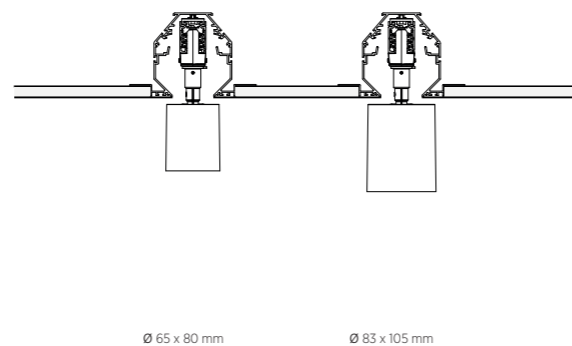

CENTRIQ IN 83 | SUPERSPOT

CENTRIQ IN 83 | FLEX

Ø 83 x 105 mm

POWER

9 - 37 WATT

IP INTERNATIONAL PROTECTION

IP20

INSTALLATION

POWER

15 - 21 WATT

IP INTERNATIONAL PROTECTION

IP20

INSTALLATION

Ø 65 x 80 mm

Ø 65 x 92 mm

COLOR TEMPERATURE CCT