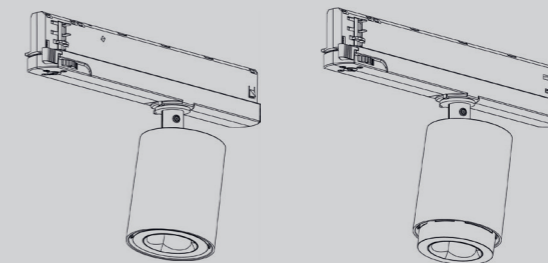

TRACK
Ø 65 mm x 80 mm

TRACK
Ø 65 mm x 92 mm

OIKO PRO IN

OIKO PRO IN

VERSION	CCT / K				LUMEN MAX.	WATT	CRI	IP	BEAM ANGLE	ART-N° STANDARD	ART-N° DALI
	2700	3000	3500	4000	1724	20	90	IP20	WALLWASH	7-02761-00	7-02761-02
	2700	3000	3500	4000	1461	21	90	IP20	SPOT 14°	7-02763-00	7-02763-02
	2700	3000	3500	4000	1603	20	90	IP20	MEDIUM 34°	7-02755-00	7-02755-02
	2700	3000	3500	4000	1759	21	90	IP20	WIDE FLOOD 50°	7-02757-00	7-02757-02
	2700	3000	3500	4000	1932	20	90	IP20	VERY WIDE FLOOD 60°	7-02759-00	7-02759-02
	TUNABLE WHITE 2700- 6500				1213	15	90	IP20	WALLWASH	•	7-02762-02
	TUNABLE WHITE 2700 - 6500				1240	15	90	IP20	FLOOD 36°	•	7-02756-02
	TUNABLE WHITE 2700 - 6500				1070	15	90	IP20	WIDE FLOOD 50°	•	7-02758-02
	TUNABLE WHITE 2700 - 6500				1381	15	90	IP20	VERY WIDE FLOOD 62°	•	7-02760-02

POWER

15 - 21 WATT

IP INTERNATIONAL PROTECTION

IP20