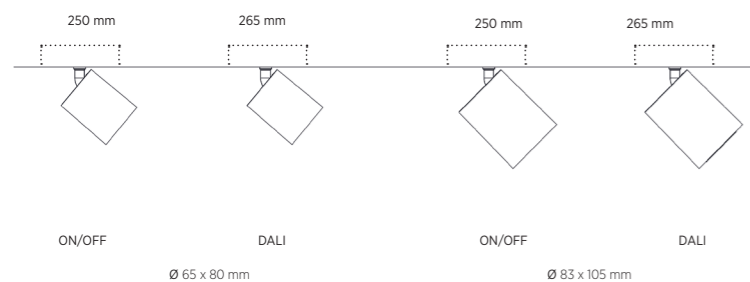

CENTRIQ IN

0-350°

0-90°

CENTRIQ IN 65

CENTRIQ IN 65 | SUPERSPOT

CENTRIQ IN 65 | FLEX

Ø 65 x 80 mm

CENTRIQ IN 83

CENTRIQ IN 83 | SUPERSPOT

CENTRIQ IN 83 | FLEX

Ø 83 x 105 mm

POWER

9 - 37 WATT

IP INTERNATIONAL PROTECTION

IP20

INSTALLATION

POWER

15 - 21 WATT

IP INTERNATIONAL PROTECTION

IP20

INSTALLATION

Ø 65 x 80 mm

Ø 65 x 92 mm

COLOR TEMPERATURE CCT