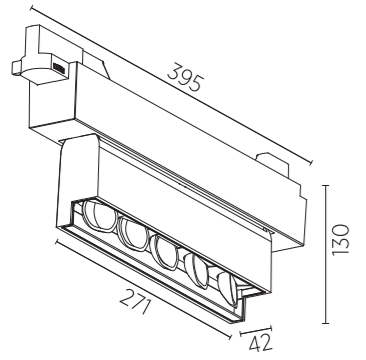

INSTALLATION