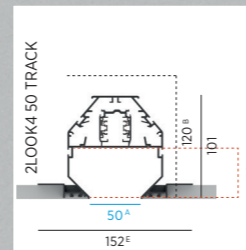

YOUR PROJECT
MAKES YOUR PRODUCT

MECHANICAL CONNECTION

TRACK POWER FEED CONNECTION

CUTABLE BLACK PLASTIC COVER

3-TRACK NECESSARY (CHAPTER: ACCESSORY)

A: Opening width | B: Recess depth
C: Opening depth | D: Profile height
E: Width including mounting brackets

CENTRIQ IN 83 | SUPERSPOT

CENTRIQ IN 83 | FLEX

Ø 83 x 105 mm

POWER

9 - 37 WATT

IP INTERNATIONAL PROTECTION

IP20

INSTALLATION

POWER

15 - 21 WATT

IP INTERNATIONAL PROTECTION

IP20

INSTALLATION

Ø 65 x 80 mm

Ø 65 x 92 mm

COLOR TEMPERATURE CCT