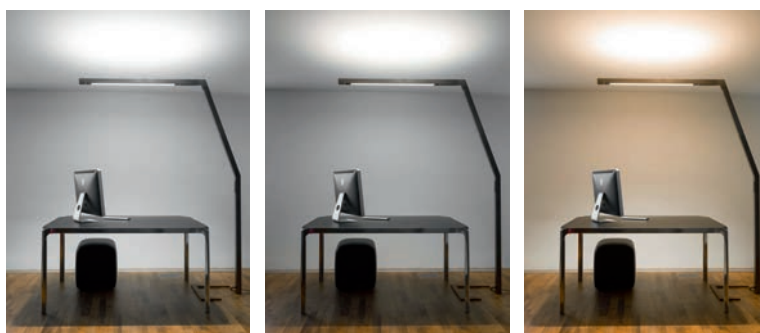

TUNABLE WHITE

We spend most of our time in buildings with artificial light. A lighting solution which follows the nature, enables a biological lighting effect on people and increases well-being and motivation.

For this, Tunable White is the perfect choice for an installation that is able to adapt to human needs, mimicking the evolution of natural light during the day or defining with specific settings the most comfortable scenario that each user can set.