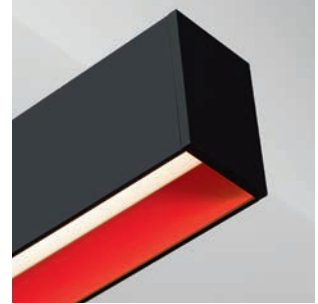

With the choice of a coordinated beam angle a wide range of lighting moods can be created and with almost endless color combinations designers have exceptional freedom of design.

KITCHEN

INVADER ON

GROOVE SUSPENDED