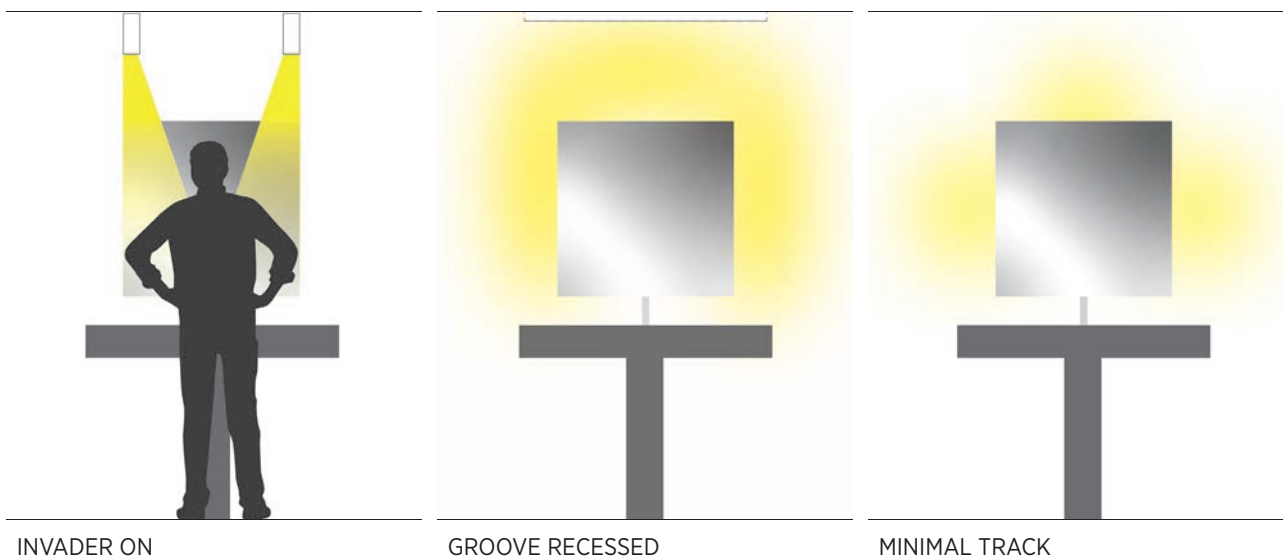

THE PERFECT LIGHT FOR BATHROOM

The lighting concept for bathrooms must be based primarily on a bright general lighting. In addition, accentuating light creates an atmosphere that activates in the morning and promotes relaxation in the evening. Bright mirror lighting that illuminates the face with minimal shadows is part of the basic equipment in the bathroom. This room is also a place where special requirements in case of the construction and protection class must be observed in order to meet all safety requirements.