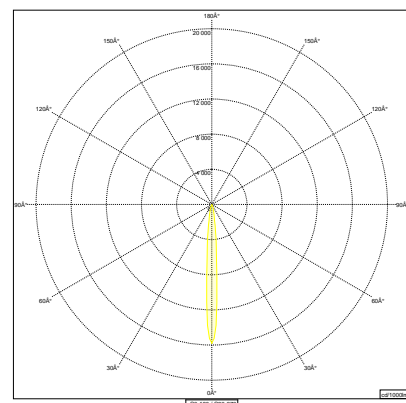

Polar Curve

Measurement based on the color white

Date: 7/16/2024

We reserve the right to make technical changes without prior notice.

PROLICHT GmbH | Austria | 6091 Götzens | Gewerbepark 9
T +43 5234 33 499 | F +435234 33 499-22 | info@prolicht.at

www.prolicht.at