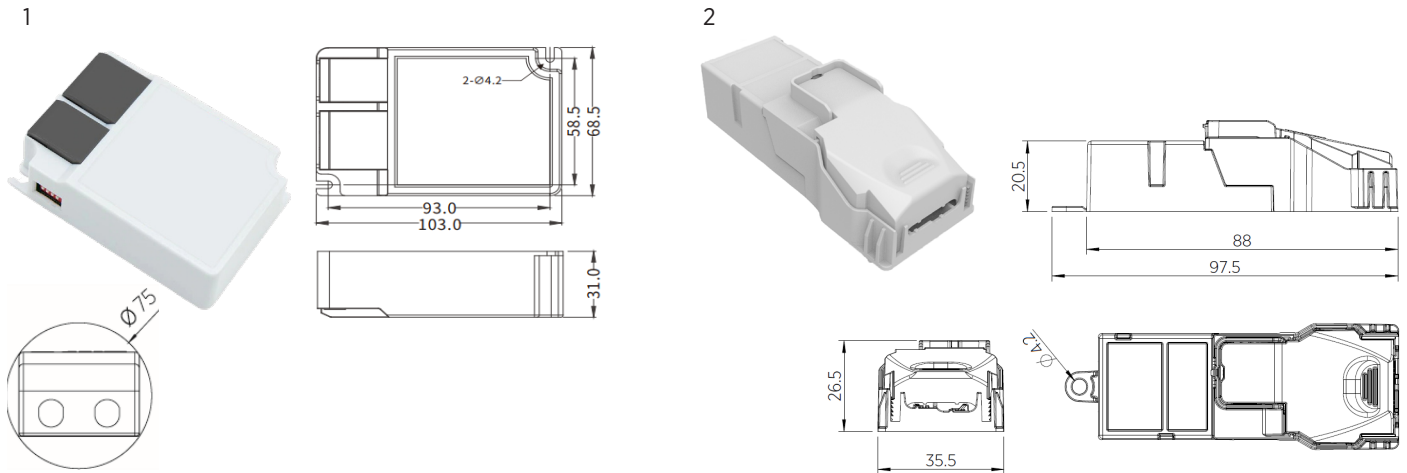

Control gear needed: Yes
Control gear included: No
Dimming: Depending on driver

DIMENSION

Length/Width: 145mm /45mm
Height: 64 mm
Cutout Length/Width: 138 mm/38 mm
Min. recessed depth: 100 mm

LIGHT

Adjustability: fixed
Light calculation: Direct
FWHM / Beam Angle: 8°
Beam width: Super Spot: 8°
Frame Color: Black frame

T +43 5234 33 499 | F +435234 33 499-22 | info@prolicht.at

www.prolicht.at

Set consists of 2 articles

Order number:	44-01661-M
Control:	MATTER
Dimensions LxWxH 1:	103 x 68,5 x 31 mm
Dimensions LxWxH 2:	74 x 30 x 21 mm
Minimum cutout diameter:	75 mm
WLAN frequency:	2,4 GHz