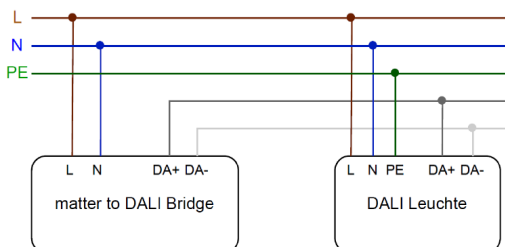

Misprints excepted. Technical changes are as far as they contribute to the improvement of the product are possible at any time!
Further details available on request!

Date: October 10, 2022

We reserve the right to make technical changes without prior notice.
PROLICHT GmbH | Österreich | 6091 Neu-Götzens | Gewerbepark 9
T +43 5234 33 499 | F +435234 33 499-22 | info@prolicht.at