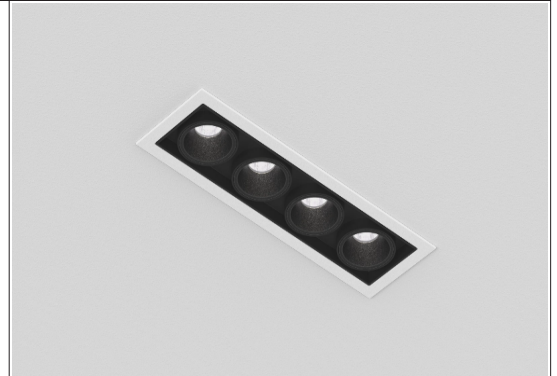

MAGIQ

03 Crystal white (01-32)

02 Black Velvet (01-32)

ARTICLE NUMBER 220-0735

1050 mA IP20

MOUNTING

Mounting location: Ceiling
Type: Recessed

ELECTRICAL

Control gear needed: Yes
Control gear included: No
Dimming: Depending on driver

DIMENSION

Length/Width: 145mm /45mm
Height: 64 mm
Cutout Length/Width: 138 mm/38 mm
Min. recessed depth: 100 mm

LIGHT

Adjustability: fixed
Light calculation: Direct
FWHM / Beam Angle: 8°
Beam width: Super Spot: 8°
Frame Color: Black frame

LAMP DESCRIPTION

Lamp type: LED
Total power: 13 W
Power loss ballast: 1.2W
Luminous flux of the light source: 1020 lm
Luminous flux of the luminaire: 764 lm
Colour rendering index (CRI): 90
MacAdam: 3
LED colour direct: 3500K

ORDER NUMBER

220-0735 03 02 35 11 02

TECHNICAL DESCRIPTION

Recessed spotlight (Aluminium die-cast); aluminum coated for best reflection; highly reflective faceted reflector; Microfaceted, aluminum-coated reflector; Precision reflector for accentuation; passive cooling through optimized heat sink; powder-coated die-cast body; Snap springs for concrete and hollow walls; Concrete installation housing available as accessory.; 2 powder-coated color options; RAL colors on request; Dimmability depends on the ballast; CRI > 90; MacAdam: 3; 80,000 hours lifespan; directly emitting; Light source can be replaced by professional staff.; complies with EN 60598-1; IP protection type IP20; Electrical Protection Class 3; Height: 64.00 mm; Length: 145.00 mm; Width: 45.00 mm