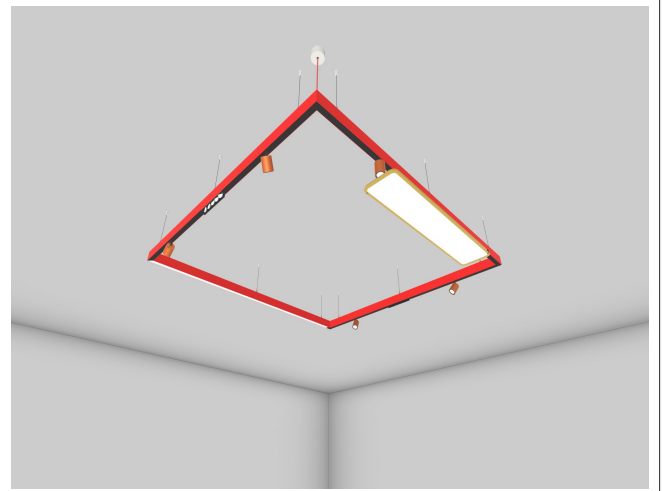

HYPRO 40

HYPRO 40

IP20 19 03 NA 29-29 11-27 2000

MOUNTING

Type: Suspended
Mounting location: Ceiling

ELECTRICAL

Voltage: 220-240V
Frequency: 50-60Hz
Dimmer: DALI
Control gear included: Yes

DIMENSION

Profile length (total): 8750 mm

WEIGHT

Net: 19.064 Kg

LIGHT

Light calculation: wallwasher, direkt
FWHM / Beam Angle: -1°,108°,108°,90°,38°

Lamp Description

Lamp type: LED
Total power: 263.8 W
Power loss ballast: 24 W
Luminous flux of the light source: 30266 lm
Luminous flux of the luminaire: 22323 lm
LED color direct: 3000K
CRI: 90
MacAdam: 3

TECHNICAL DESCRIPTION

Suspended profile system made of aluminium, powder-coated in one of the 29 Prolight standard colours; aluminium end caps without visible screws; powder-coated in one of the 29 Prolight standard colours; suspension with stainless steel cables (2000 or 6000mm long) can be mounted on profile without tools by means of spring clip and positioned as required; ceiling attachment for cable suspension made of aluminium powder-coated in one of 29 Prolight standard colours; special clear cover with faceted high reflection Aluminium vapourised reflector (RICO) with precise beam characteristic and cut off specially optimised for workstations of different sizes and ceiling heights; LED replaceable by authorised specialists; light colour 2700K, 3000K, 3500K or 4000K; binning 3-steps MacAdam ellipse; DALI dimmable (DALI-2) or non-dimmable control gear; electrical connection via 3 or 5-pole plug-in terminal suitable for through-wiring, protection class IP20; SK 1; according to IEC 62471 (photobiological safety) risk group RGO - no risk; cylindric aluminium die cast canopy power-coated in one of 29 Prolight standard colours feeder cable available in 5 colours; dimensions width x height 38x76mm.