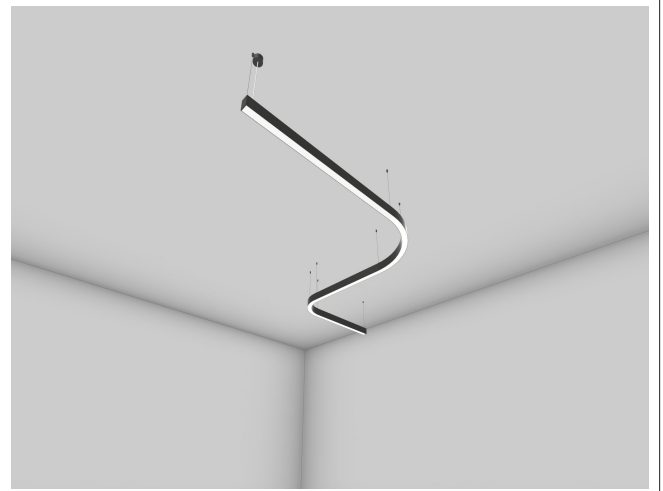

SUPER-G SLIM

SUPER-G SLIM

MOUNTING

Type: Suspended
Mounting location: Ceiling

ELECTRICAL

Voltage: 220-240V
Frequency: 50-60Hz
Dimmer: Not dimmable
Control gear included: Yes

DIMENSION

Profile length (total): 5755.6 mm

WEIGHT

Net: 24.849 Kg

LIGHT

Light calculation: direkt/indirekt
FWHM / Beam Angle: 78°,78°,78°,78°

Lamp Description

Lamp type: LED
Total power: 192.6 W
Power loss ballast: 17.6 W
Luminous flux of the light source: 28980 lm
Luminous flux of the luminaire: 24730 lm
LED color direct: 3000K
LED color indirect: 3000K
CRI: 90
MacAdam: 3

TECHNICAL DESCRIPTION

Pendant luminaire made of aluminium profile, powder-coated in one of the 29 Prolight standard colours; suspension with stainless steel cables (2000 or 6000mm length) can be mounted to the profile without tools by means of spring clip and can be positioned as required; cover optionally with opal UV-stable diffuser made of PMMA with uniform light distribution or with UV-stable microprismatic made of PMMA with additional diffuser foil for reduction of luminance with homogeneous illumination; glare rating UGR = 19; VDU-compatible task luminaire according to DIN EN 12464-1, light colour 3000K or 4000K; binning 3-steps MacAdam ellipse; DALI dimmable or non-dimmable control gear; electrical connection via 3 or 5-pole plug-in terminal suitable for through-wiring, protection class IP20; SK 1; according to IEC 62471 (photobiological safety) risk group RGO - no risk;; tool-free, electrical connection via 3 or 5-pole plug-in terminal suitable for through-wiring; protection class IP20; SK 1; cylindric aluminium die cast canopy power-coated in one of 29 Prolight standard colours feeder cable available in 5 colours, dimensions width x height 65x90mm.