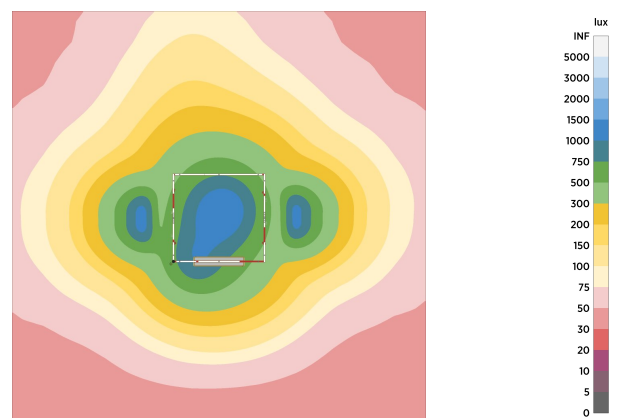

LIGHT CALCULATION

Measurement based on the color white

Date: 7/16/2024

We reserve the right to make technical changes without prior notice.

PROLICHT GmbH | Austria | 6091 Götzens | Gewerbepark 9
T +43 5234 33 499 | F +435234 33 499-22 | info@prolicht.at

www.prolicht.at