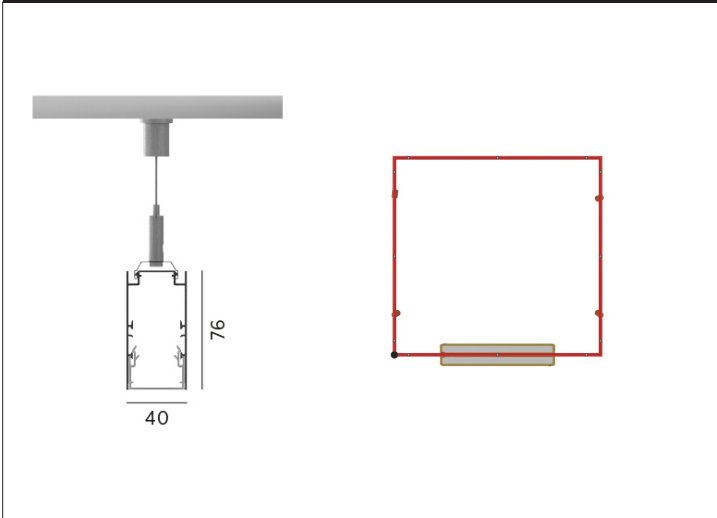

HYPRO 40

HYPRO 40

IP20 19 03 NA 29-29 11-27 2000

MOUNTING

Type: Suspended
Mounting location: Ceiling

ELECTRICAL

Voltage: 220-240V
Frequency: 50-60Hz
Dimmer: DALI
Control gear included: Yes

DIMENSION

Profile length (total): 8750 mm

WEIGHT

Net: 19.064 Kg

LIGHT

Light calculation: wallwasher, direkt
FWHM / Beam Angle: -1°,108°,108°,90°,38°

Lamp Description

Lamp type: LED
Total power: 263.8 W
Power loss ballast: 24 W
Luminous flux of the light source: 30266 lm
Luminous flux of the luminaire: 22323 lm
LED color direct: 3000K
CRI: 90
MacAdam: 3

TECHNICAL DESCRIPTION

Suspended profile system made of aluminium, powder-coated in one of the 29 Prolight standard colours; aluminium end caps without visible screws; powder-coated in one of the 29 Prolight standard colours; suspension with stainless steel cables (2000 or 6000mm long) can be mounted on profile without tools by means of spring clip and positioned as required; ceiling attachment for cable suspension made of aluminium powder-coated in one of 29 Prolight standard colours; special clear cover with faceted high reflection Aluminium vapourised reflector (RICO) with precise beam characteristic and cut off specially optimised for workstations of different sizes and ceiling heights; LED replaceable by authorised specialists; light colour 2700K, 3000K, 3500K or 4000K; binning 3-steps MacAdam ellipse; DALI dimmable (DALI-2) or non-dimmable control gear; electrical connection via 3 or 5-pole plug-in terminal suitable for through-wiring, protection class IP20; SK 1; according to IEC 62471 (photobiological safety) risk group RGO - no risk; cylindric aluminium die cast canopy power-coated in one of 29 Prolight standard colours feeder cable available in 5 colours; dimensions width x height 38x76mm.