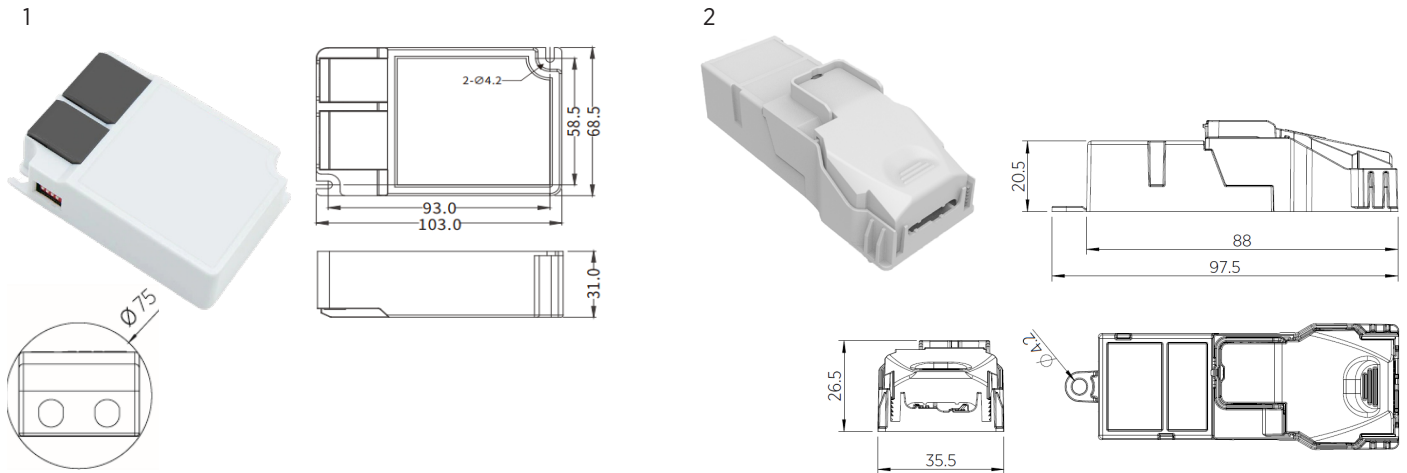

T +43 5234 33 499 | F +435234 33 499-22 | info@prolicht.at

www.prolicht.at

Set consists of 2 articles

Order number:	44-01661-M
Control:	MATTER
Dimensions LxWxH 1:	103 x 68,5 x 31 mm
Dimensions LxWxH 2:	74 x 30 x 21 mm
Minimum cutout diameter:	75 mm
WLAN frequency:	2,4 GHz