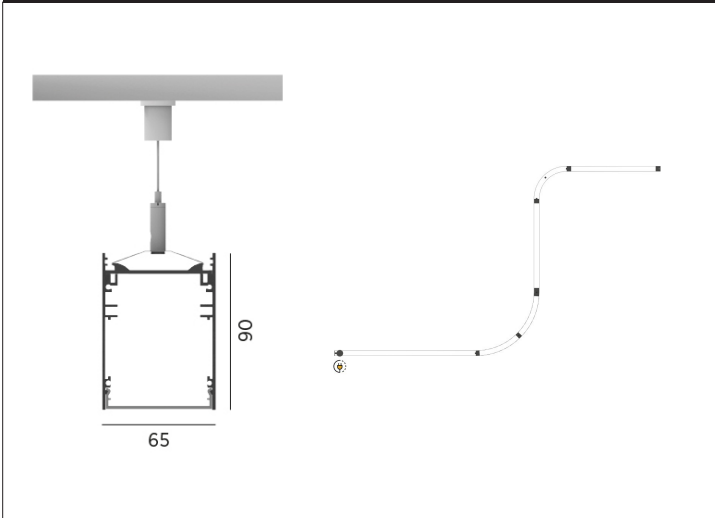

SUPER-G SLIM

SUPER-G SLIM

MOUNTING

Type: Suspended
Mounting location: Ceiling

ELECTRICAL

Voltage: 220-240V
Frequency: 50-60Hz
Dimmer: Not dimmable
Control gear included: Yes

DIMENSION

Profile length (total): 5755.6 mm

WEIGHT

Net: 24.849 Kg

LIGHT

Light calculation: direkt/indirekt
FWHM / Beam Angle: 78°,78°,78°,78°

Lamp Description

Lamp type: LED
Total power: 192.6 W
Power loss ballast: 17.6 W
Luminous flux of the light source: 28980 lm
Luminous flux of the luminaire: 24730 lm
LED color direct: 3000K
LED color indirect: 3000K
CRI: 90
MacAdam: 3

TECHNICAL DESCRIPTION

Pendant luminaire made of aluminium profile, powder-coated in one of the 29 Prolight standard colours; suspension with stainless steel cables (2000 or 6000mm length) can be mounted to the profile without tools by means of spring clip and can be positioned as required; cover optionally with opal UV-stable diffuser made of PMMA with uniform light distribution or with UV-stable microprismatic made of PMMA with additional diffuser foil for reduction of luminance with homogeneous illumination; glare rating UGR = 19; VDU-compatible task luminaire according to DIN EN 12464-1, light colour 3000K or 4000K; binning 3-steps MacAdam ellipse; DALI dimmable or non-dimmable control gear; electrical connection via 3 or 5-pole plug-in terminal suitable for through-wiring, protection class IP20; SK 1; according to IEC 62471 (photobiological safety) risk group RGO - no risk;; tool-free, electrical connection via 3 or 5-pole plug-in terminal suitable for through-wiring; protection class IP20; SK 1; cylindric aluminium die cast canopy power-coated in one of 29 Prolight standard colours feeder cable available in 5 colours, dimensions width x height 65x90mm.