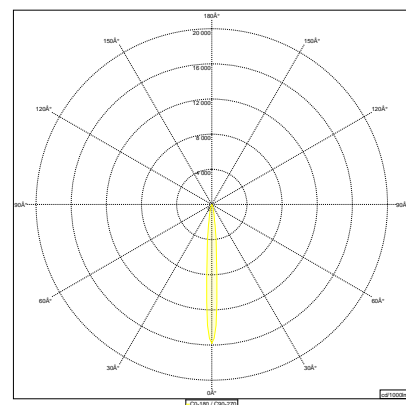

Polar Curve

Measurement based on the color white

Date: 7/16/2024

We reserve the right to make technical changes without prior notice.

PROLICHT GmbH | Austria | 6091 Götzens | Gewerbepark 9
T +43 5234 33 499 | F +435234 33 499-22 | info@prolicht.at

www.prolicht.at