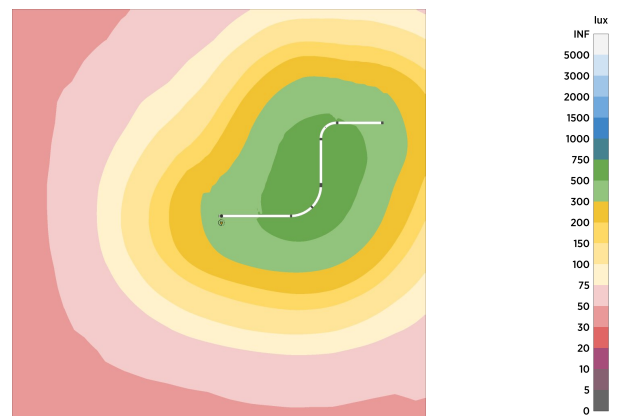

LIGHT CALCULATION

Measurement based on the color white

Date: 7/16/2024

We reserve the right to make technical changes without prior notice.

PROLICHT GmbH | Austria | 6091 Götzens | Gewerbepark 9
T +43 5234 33 499 | F +435234 33 499-22 | info@prolicht.at

www.prolicht.at