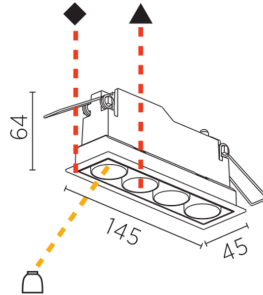

MAGIQ

03 Crystal white (01-32)

02 Black Velvet (01-32)

ARTICLE NUMBER 220-0735

1050 mA IP20

MOUNTING

Mounting location: Ceiling
Type: Recessed

ELECTRICAL

Control gear needed: Yes
Control gear included: No
Dimming: Depending on driver

DIMENSION

Length/Width: 145mm /45mm
Height: 64 mm
Cutout Length/Width: 138 mm/38 mm
Min. recessed depth: 100 mm

LIGHT

Adjustability: fixed
Light calculation: Direct
FWHM / Beam Angle: 8°
Beam width: Super Spot: 8°
Frame Color: Black frame

LAMP DESCRIPTION

Lamp type: LED
Total power: 13 W
Power loss ballast: 1.2W
Luminous flux of the light source: 1020 lm
Luminous flux of the luminaire: 764 lm
Colour rendering index (CRI): 90
MacAdam: 3
LED colour direct: 3500K

ORDER NUMBER

220-0735 03 02 35 11 02

TECHNICAL DESCRIPTION

Recessed spotlight (Aluminium die-cast); aluminum coated for best reflection; highly reflective faceted reflector; Microfaceted, aluminum-coated reflector; Precision reflector for accentuation; passive cooling through optimized heat sink; powder-coated die-cast body; Snap springs for concrete and hollow walls; Concrete installation housing available as accessory.; 2 powder-coated color options; RAL colors on request; Dimmability depends on the ballast; CRI > 90; MacAdam: 3; 80,000 hours lifespan; directly emitting; Light source can be replaced by professional staff.; complies with EN 60598-1; IP protection type IP20; Electrical Protection Class 3; Height: 64.00 mm; Length: 145.00 mm; Width: 45.00 mm